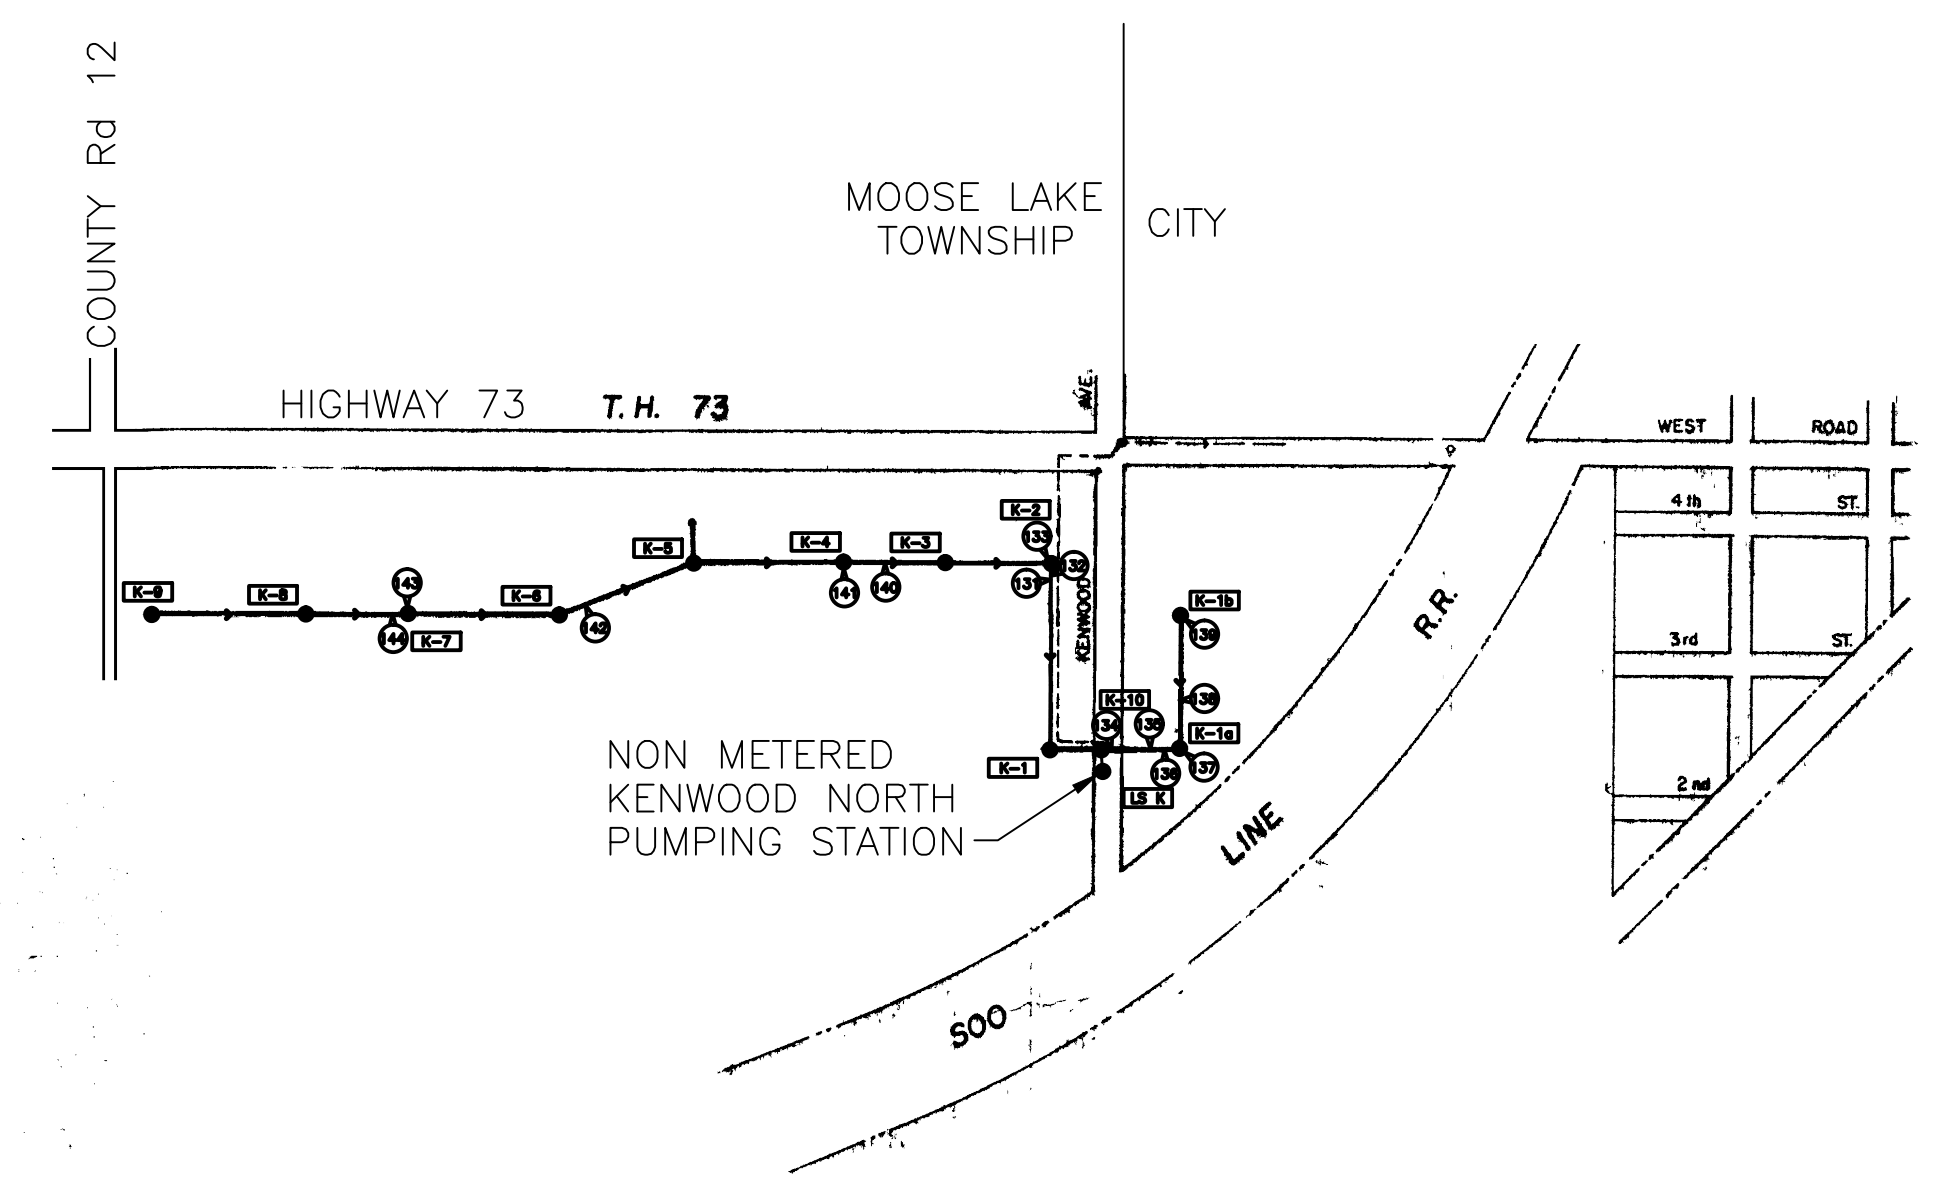

MOOSE LAKE - WINDEMERE SANITARY SEWER DISTRICT

DISTRICT MAP

PREPARED BY

BOLTON & MENK, INC.

Consulting Engineers & Surveyors
MANKATO, MN FAIRMONT, MN SLEEPY EYE, MN WILLMAR, MN
BURNSVILLE, MN CHASKA, MN RAMSEY, MN AMES, IA