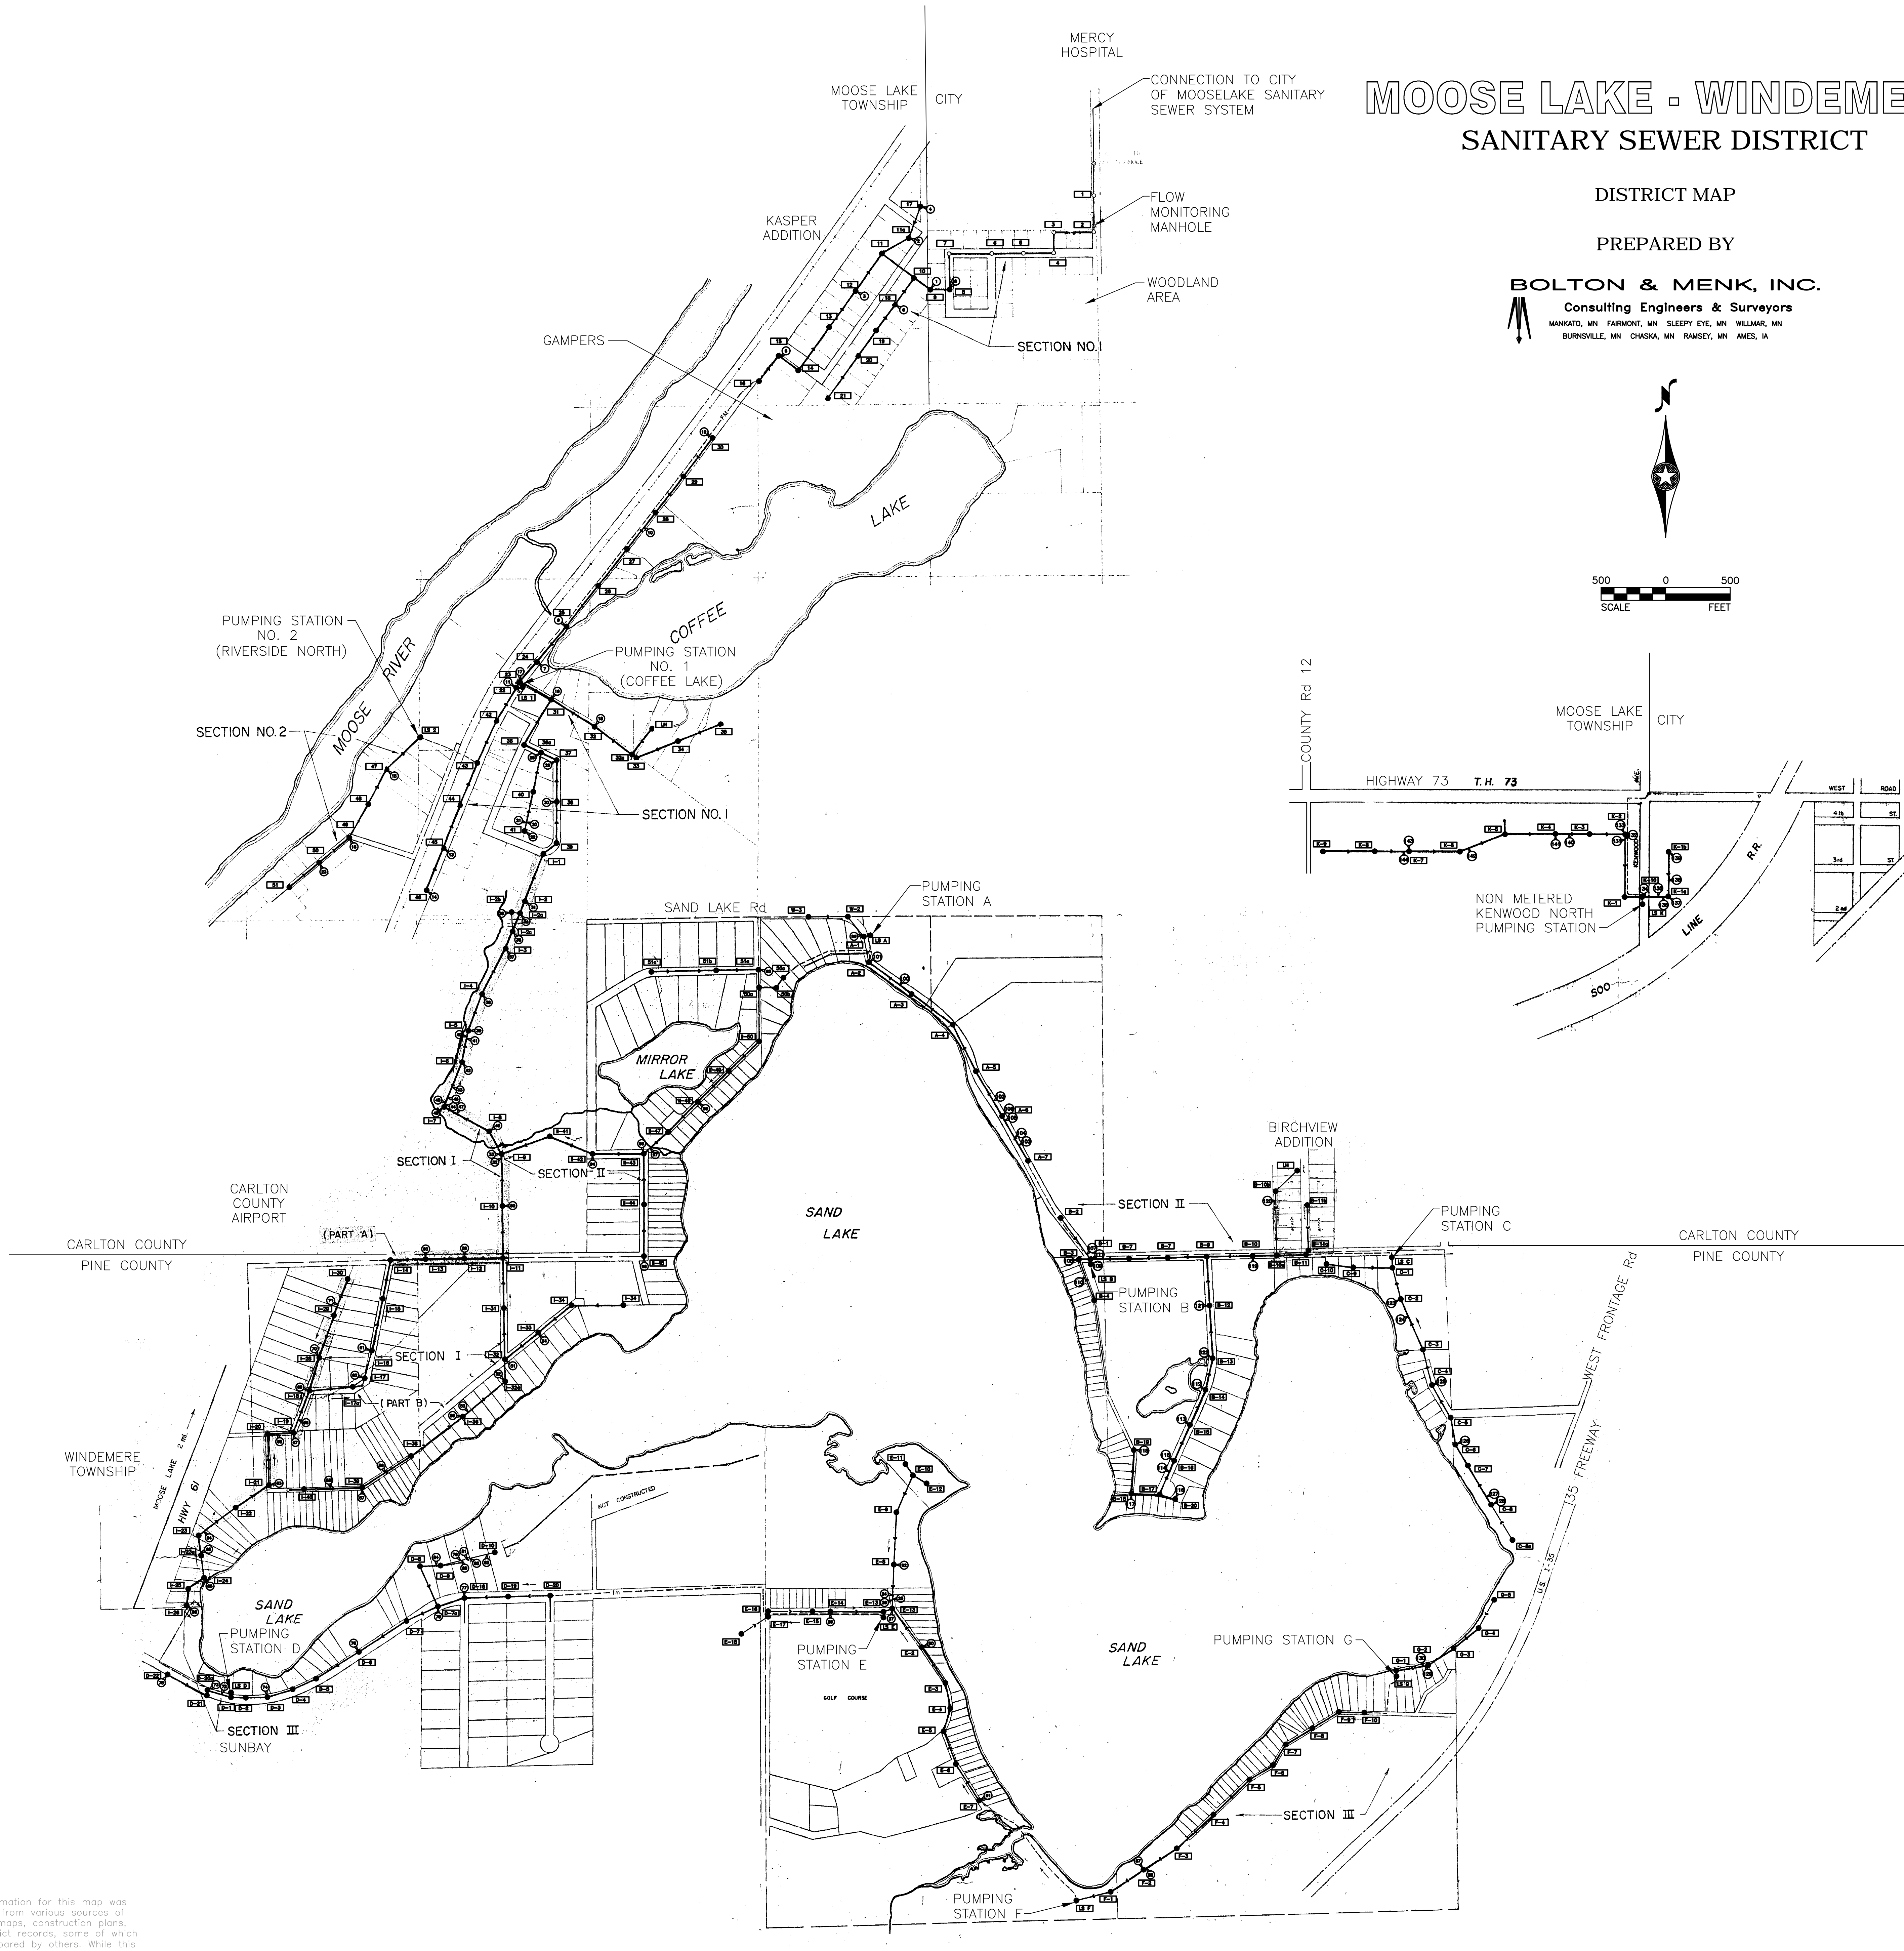

MOOSE LAKE - WINDEMERE SANITARY SEWER DISTRICT

DISTRICT MAP

PREPARED BY

BOLTON & MENK, INC.

Consulting Engineers & Surveyors
MANKATO, MN FAIRMONT, MN SLEEPY EYE, MN WILLMAR, MN
BURNSVILLE, MN CHASKA, MN RAMSEY, MN AMES, IA